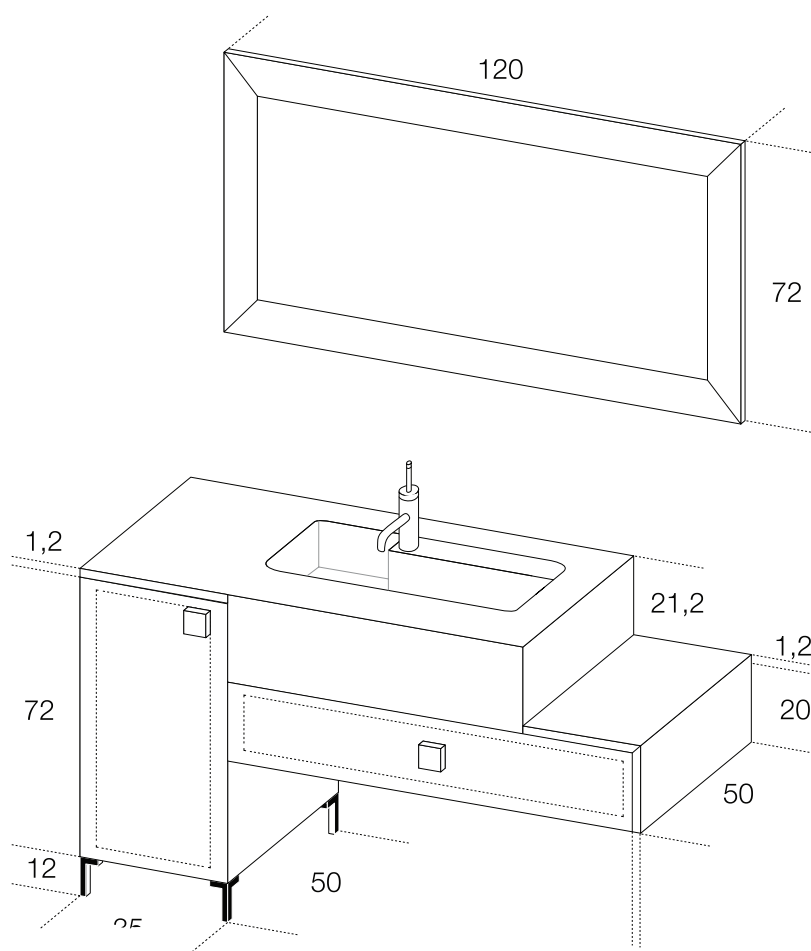

corona line

AB423

Rovere colorato
Frontali in cuoio
Top integrato in tecnoril
Specchio foglia argento

Coloured oak
Leather fronts
Tecnoril top with integrated washbasin
Mirror with silver leaf finish frame