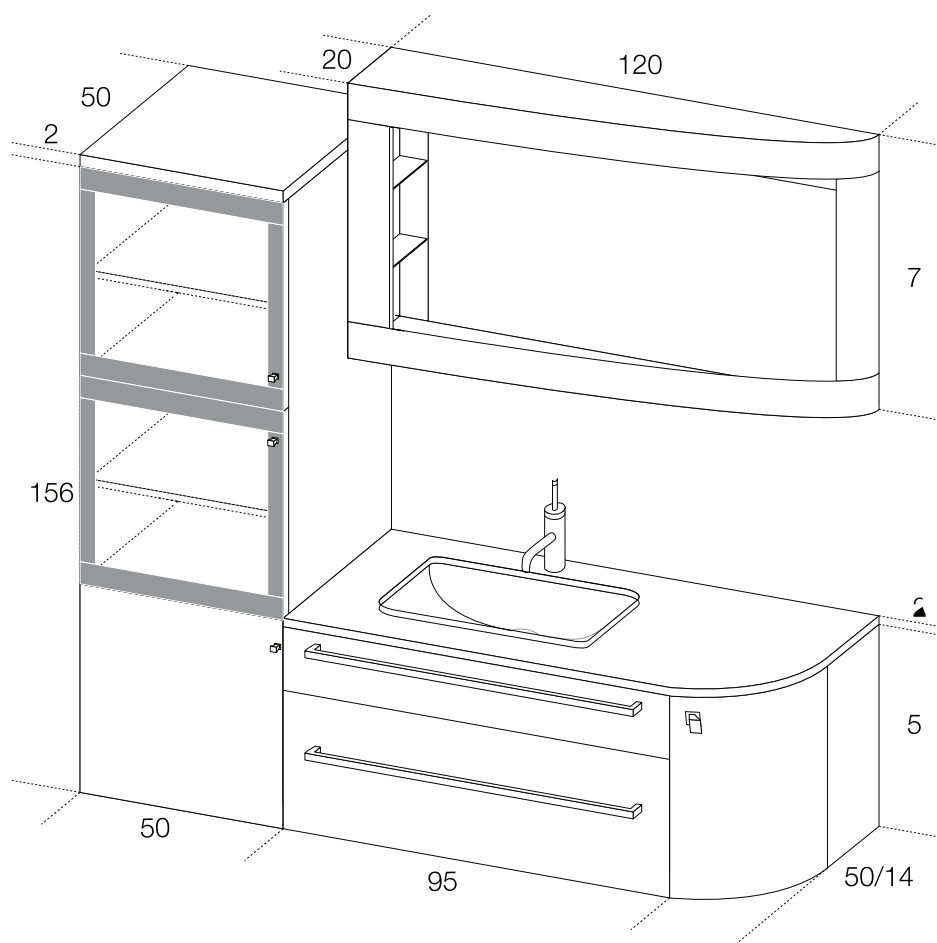

corona line

AB424

Rovere colorato
Top nero seppia spazzolato
Specchio contenitore curvo
Lavabo sottopiano mod. Rea

Coloured oak
Brushed nero seppia top
Curved container mirror
Under countertop washbasin mod. Rea