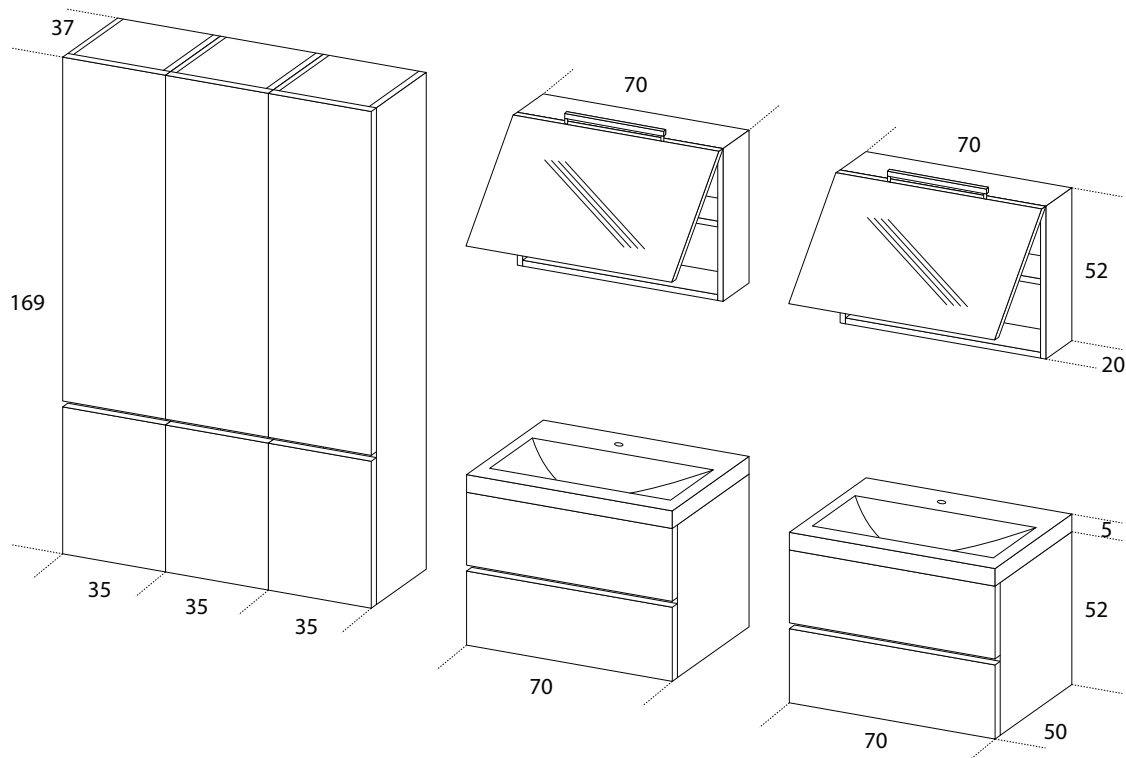

## AB 8000

Bianco opaco e colorato opaco  
Lavabi integrali in ceramica  
mod. Nettuno  
Colonne sospese  
Specchi contenitori a ribalta

Matt white and matt coloured  
Ceramic integrated washbasins  
mod. Nettuno  
Hanging columns  
Folding holder mirror